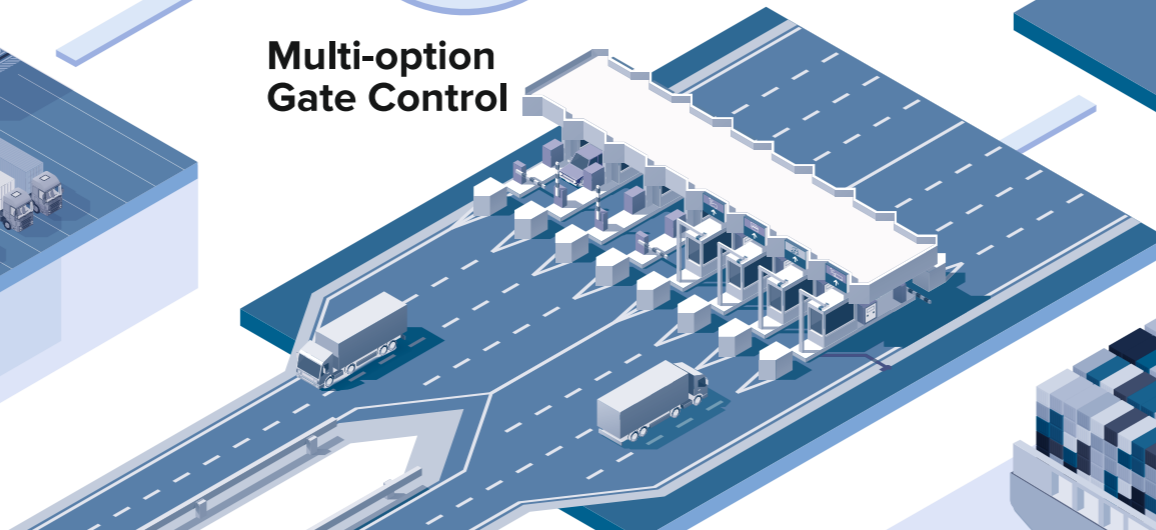

CLIENTS SAY

“(C)One Terminal is a very fast, simple, intuitive system with high addition facility.”

Kim Fiala
Blue Water Shipping A/S, Denmark
Business Development Manager

“Cone Center is our strategic long-term partner. The system is available 24h/day with high speed, reliability, and intelligence, at a reasonable cost.”