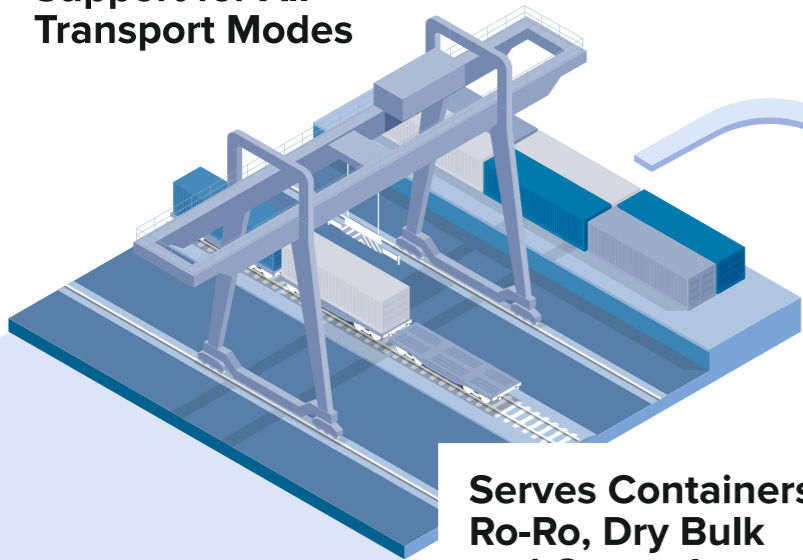

(C)One Terminal

is the most advanced IT solution for your terminal operations

+372 6409 600
www.cone.ee

means **one enter**
IT solutions for your business

Support for All Transport Modes

Serves Containers, Ro-Ro, Dry Bulk and General Cargoes